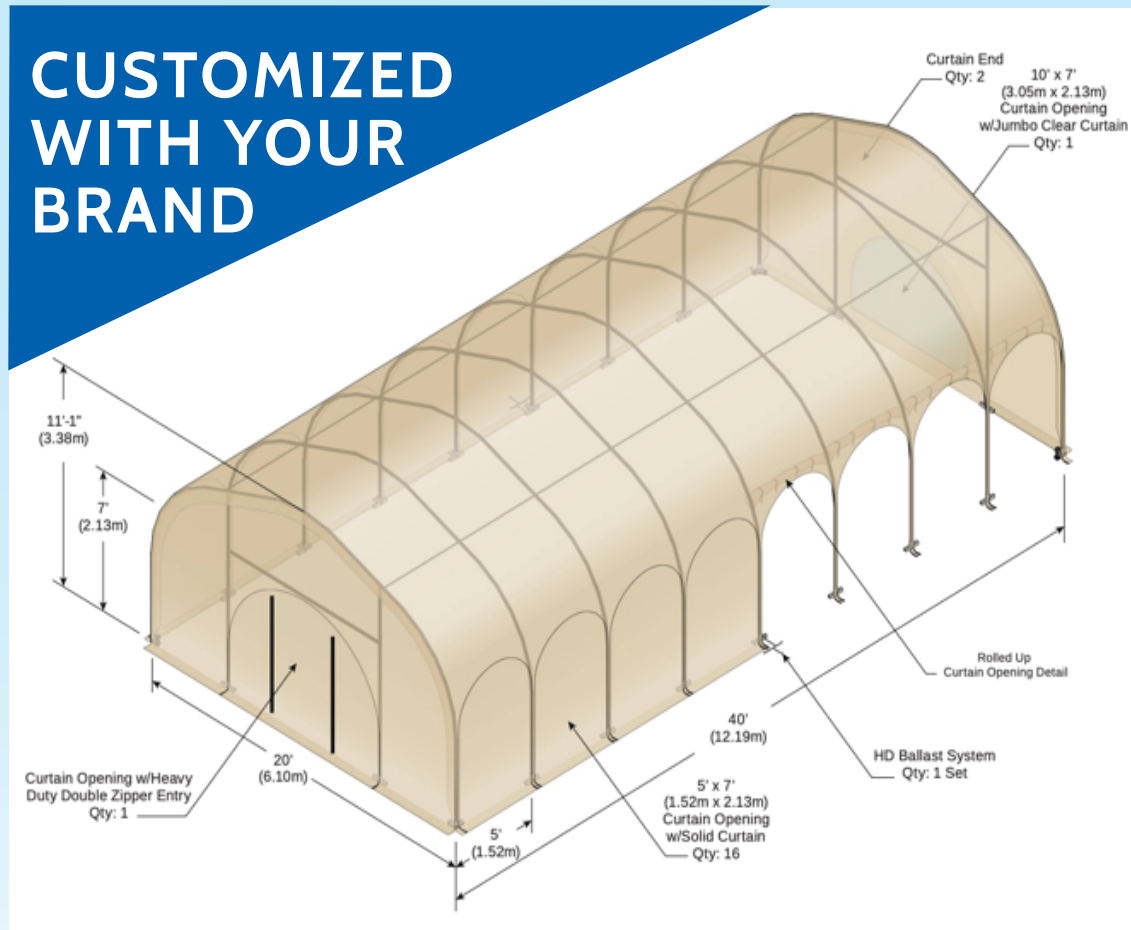

Side Curtain Options

SOLID	AERO	PARIS	ROME
ELITE	JUMBO SCREEN	JUMBO CLEAR	ZIPPER ENTRY

BLUE	LIGHT BLUE	GREEN	OLIVE	YELLOW
ORANGE	RED	BROWN	SAND	
WHITE	GRAY	BLACK		

Call 732-767-1320 for pricing

info@bluechute.com